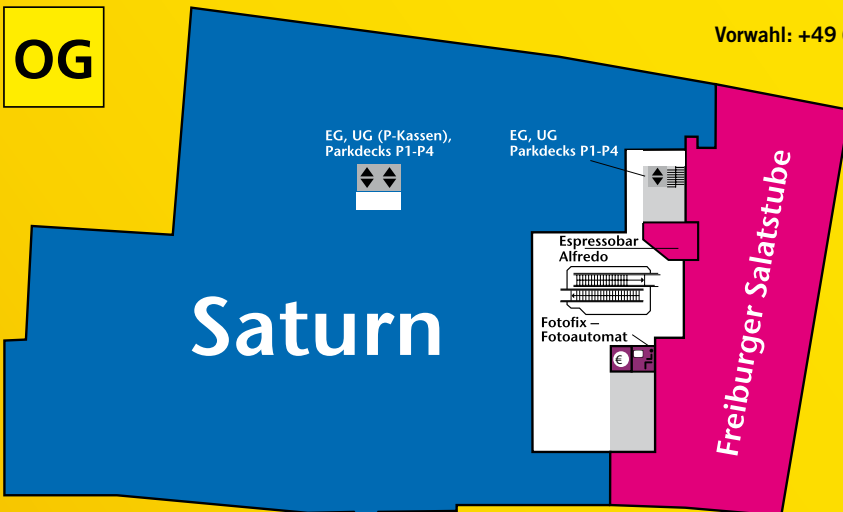

SCHNELL FINDEN

Lebensmittel, Presse & Tabak

Aldi		UG
K & U Bäckerei	Tel. 277074	UG
Kiosk	Tel. 35166	EG
Metzgerei Linder	Tel. 3809210	EG

Gesundheit & Körperpflege

Basic Hairshop	Tel. 2119768	EG
City-Apotheke	Tel. 34774	EG
City-Optik Bochmann	Tel. 24479	EG
Drogerie Rossmann	Tel. 1379493	UG
Reformhaus Bacher	Tel. 37271	UG

Persönlicher Bedarf/Geschenke

Bijou Brigitte	Tel. 34748	EG
Lechler's Goldschmiede	Tel. 34510	EG
Leder & Form	Tel. 3196830	EG
Solitaire Schmuck	Tel. 39272	EG

Freizeit

City Casino	Tel. 2088569	UG
City Sport	Tel. 26162	EG
Foto-Löffler	Tel. 30456	EG
Titus	Tel. 1375479	EG

Parkhauszentrale Tel. 2025799 UG
Center-Management Tel. 3688880

Elektro-Fachmarkt & Kommunikation

Mobilcom Debitel	Tel. 2024031	EG
Saturn	Tel. 38380	OG
Vodafone	Tel. 2967400	EG

Bekleidung & Mode

Balloon Umstandsmode	Tel. 37747	EG
Cult fashion	Tel. 2021979	EG
Divas	Tel. 1379483	EG
edc	Tel. 15624817	EG
Esprit	Tel. 15624817	EG
Ernsting's family		UG
Fashion Point	Tel. 5198763	UG
Store 1	Tel. 1562422	EG
Street One	Tel. 29280780	EG

Dienstleistungen

City Wagenpflege	Tel. 7667591	P4
EC – Bargeldautomat		UG
Fotofix – Fotoautomat		OG
Fotofix – Fotoautomat		UG

Gastronomie

Eis-Café Venezia	Tel. 33518	EG
EspressoBar Alfredo	Tel. 33518	OG
Freiburger Salatstube	Tel. 35911	OG
Mai Wok (Asiatisch)	Tel. 37217	UG
Mylicious Noodle Bar	Tel. 48976755	UG
Panjab (Indisch)	Tel. 2085366	UG

Vorwahl: +49 (0)761